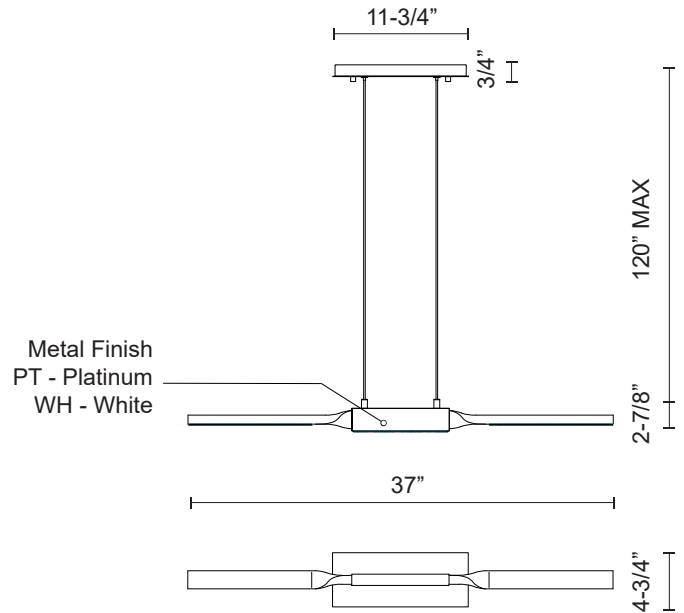

PROPELLER LP53237

PENDANTS

PROJECT

DESCRIPTION

Built with the craftsmanship of a vintage aircraft, a fixture for neo-classic lover's with a twist. A metal bar made of hand-polished steel is twisted to leave a delicate accent as it hangs from 2 points affixed to a canopy. 37 inches long.

SPECIFICATION DETAILS

Fixture Dimensions	L37" x W4-3/4" x H2-7/8"
Light Source	AC LED Module
Wattage	39W
Total Lumens	3200lm
Delivered Lumens	PT - 812lm; WH - 1189lm;
Voltage	120V
Color Temperature	3000K
CRI (Ra)	90CRI
Optional Color Temps	2700K - 5000K Available, Minimum Order Quantities Apply
LED Rated Life	50,000 hours
Dimming	100% - 10%, ELV Dimmer (Not Included)
Diffuser Details	Frosted acrylic diffuser
Adjustable	Yes
Wire Length	120" Max
Wire Type	Clear SSL Wire
Sloped Ceiling Adaptable	Yes
Location	Dry
Illumination Direction	Downlight
Canopy Dimensions	L11-3/4" x W4-3/4" x H3/4"

* For custom options, consult factory for details.

* For warranty information, please visit www.kuzcolighting.com/warranty

KUZCO

CANADA: 19054 28TH AVENUE - SURREY, BC V3Z 6M3

USA: 3035 E. LONE MOUNTAIN ROAD - LAS VEGAS, NV 89081

WWW.KUZCOLIGHTING.COM

© 2017 KUZCO LIGHTING. ALL RIGHTS RESERVED.

COMMENT